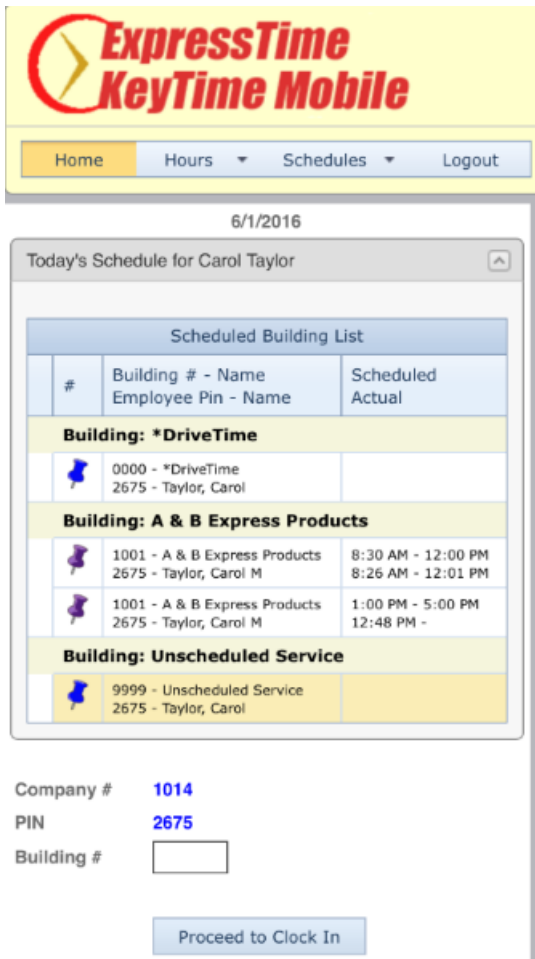

## Clock in using KeyTime Mobile with GPS

Employee views details on smartphone

ExpressTime Online Suite users have the exclusive advantage of allowing their employees to clock in/out from a smart phone or other smart device. This is especially useful as it uses a GPS function to verify their location. The employee's time and coordinates are recorded in the ExpressTime database. With KeyTime Mobile, the employee can also view their accumulated hours and review their weekly schedule. Call us for more information on this unique feature using the latest technology.

Your company views coordinates in ExpressTime